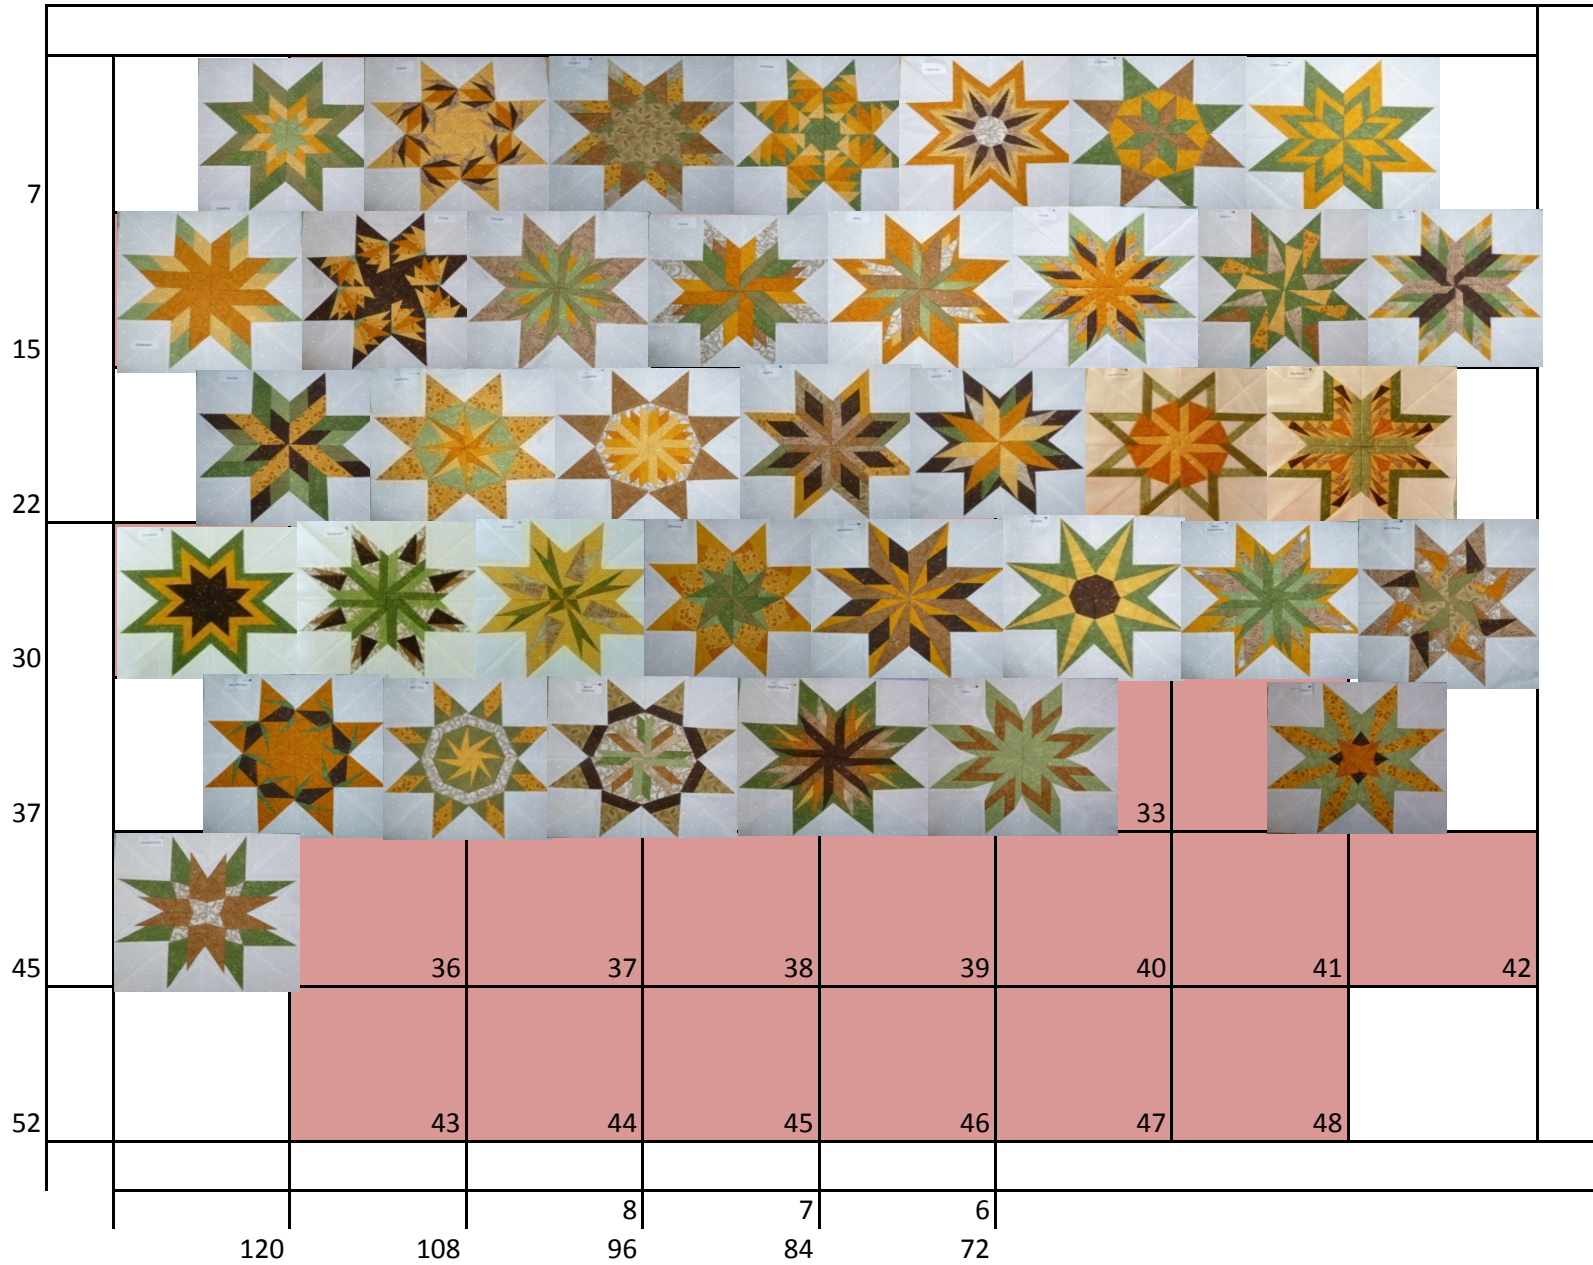

Fabulous 50 stars quilt

This quilt	8x7 rows	96x84	245 x213cm	with 6" brd	108 x 96	52 squares
Single	82"x55"	210 x140cm	Queen	82" x82"	210 x210cm	

Double	82" x70"	210 x 180 cm		King	82" x96"	210 x245cm
--------	----------	--------------	--	------	----------	------------