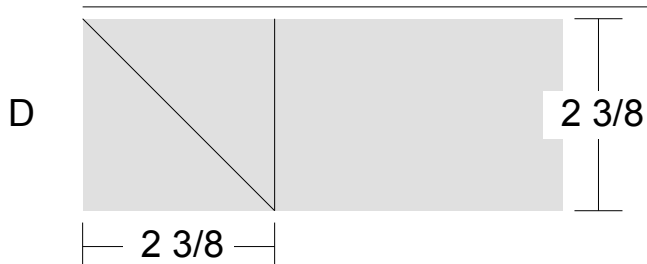

### Key Block (1/5 actual size)

### Patch Count

Instructions for "Unnamed" as 12.00 by 12.00 (inches) block, printed from EQ6!

2 pchs

2 pchs

1 patch

Key Block (13/50 actual size)