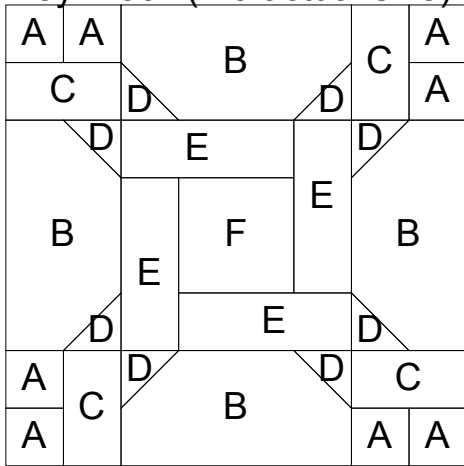

### Key Block (1/5 actual size)

### Cutting Diagrams

### Patch Count

Instructions for "Unnamed" as 12.00 by 12.00 (inches) block, printed from EQ6!

2 pchs

2 pchs

1 patch

Key Block (13/50 actual size)