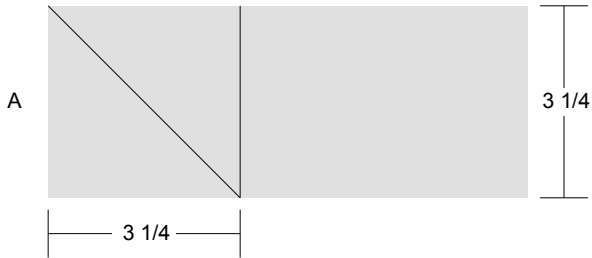

# Baton Rouge Square

Key Block (1/5 actual size)

## Cutting Diagrams

8 patches

8 patches

8 patches

5 patches

4 patches