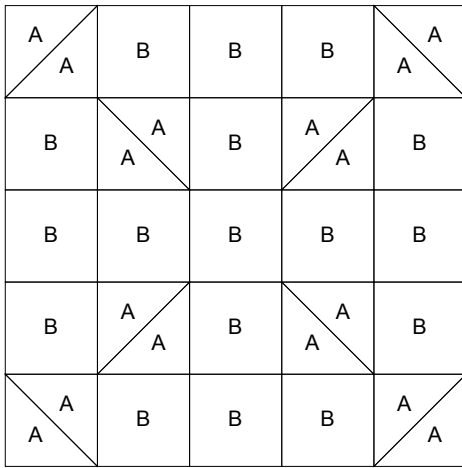

# Baton Rouge Square

Key Block (1/5 actual size)

## Cutting Diagrams

8 patches

8 patches

8 patches

5 patches

4 patches