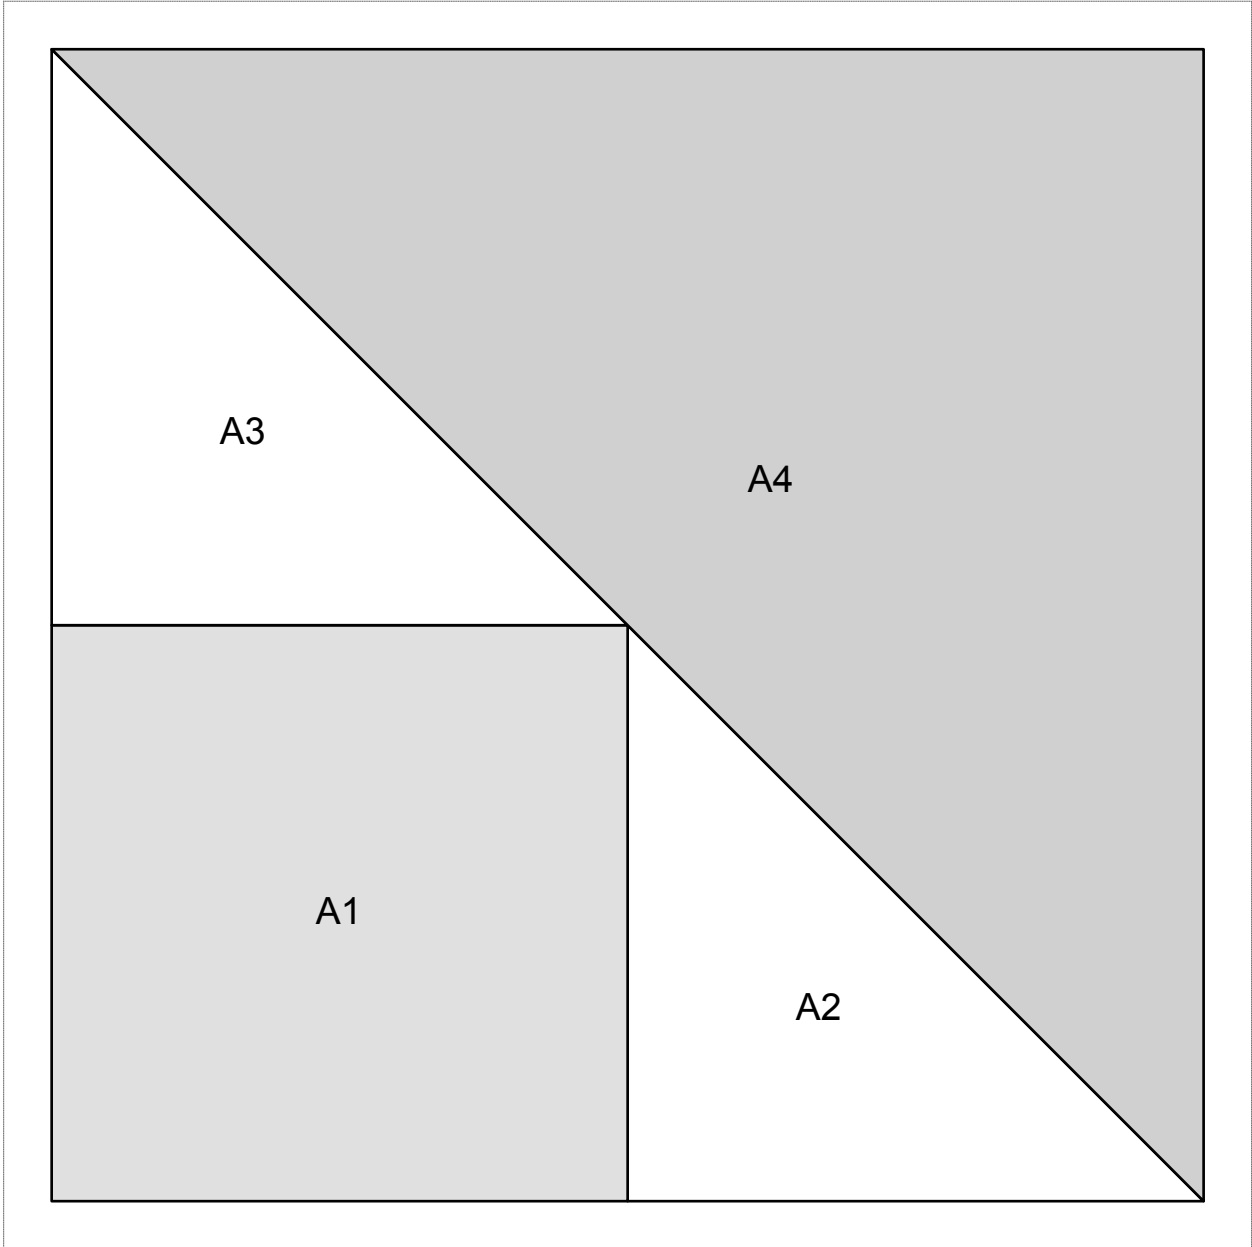

Pattern for "Unnamed" as 6.00 by 6.00 (inches) block, printed from EQ6!

Unnamed

Key Block (1 and 11/100 times actual size)

Instructions for "Unnamed" as 6.00 by 6.00 (inches) block, printed from EQ6!

Quilt size: 42.00 by 42.00 inches - Printed from EQ6!

Pattern for "Unnamed" as 6.00 by 6.00 (inches) block, printed from EQ6!

Cutting Diagrams

Patch Count