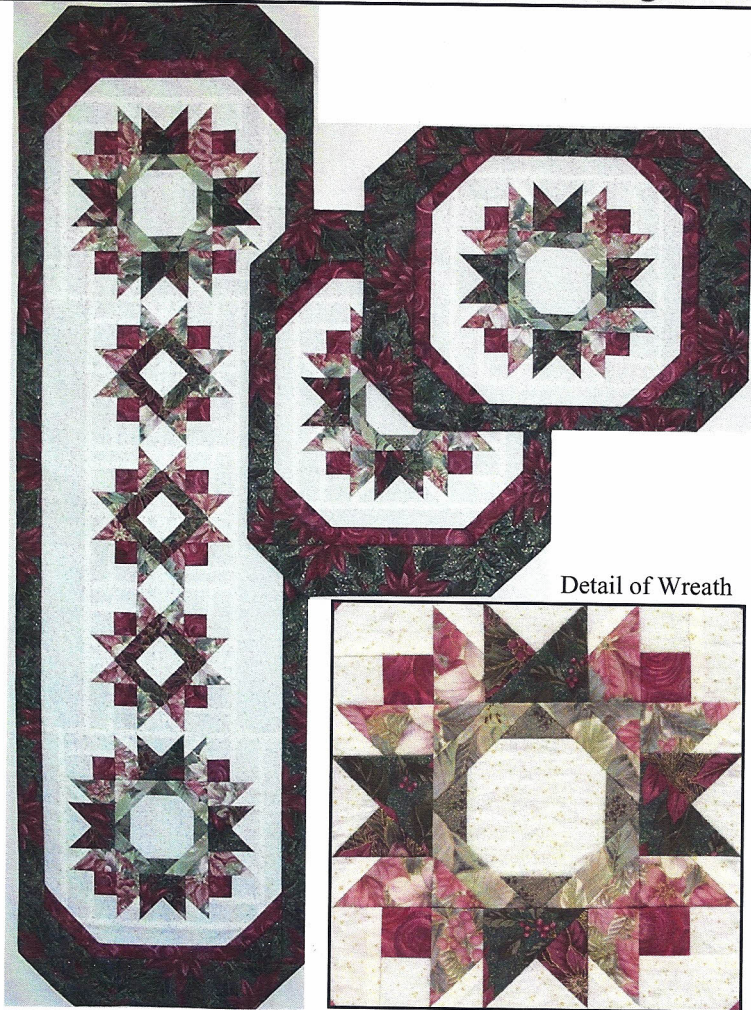

2006

Meadow Lily Bridge

Detail of Wreath

Winter Wreath Placemats and Tablerunner

13" x 16" & 42" x 13"

A Paper Pieced Design

Created By Denise McKenna ©1998