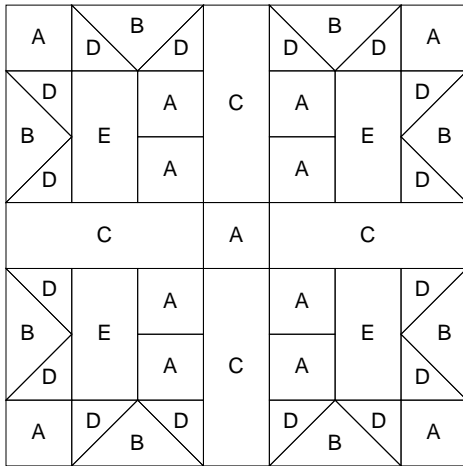

Unnamed

Key Block (1/5 actual size)

Cutting Diagrams

16 patches

4 patches