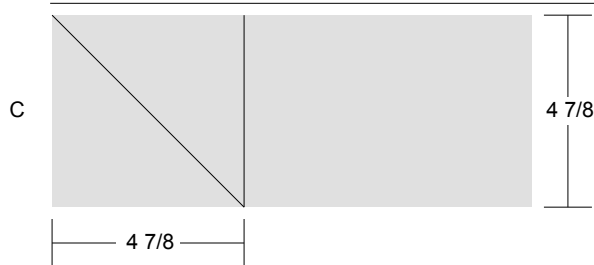

# Simple Six Block: April 2013 Quilts for Kids Milwaukee

Key Block (41/100 actual size)

Cutting Diagrams

Patch Count