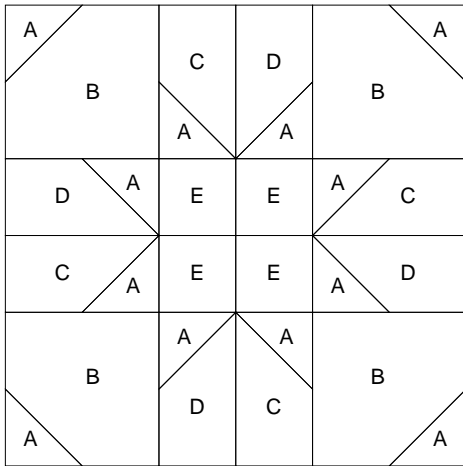

Disappearing Hour Glass

Key Block (1/5 actual size)

Cutting Diagrams