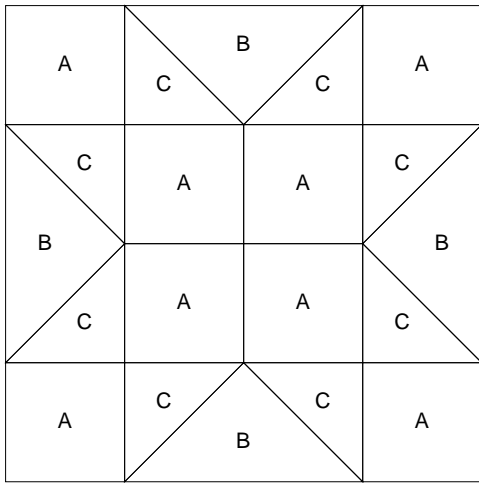

Star Flower Wreath-Star Block

Key Block (31/100 actual size)

Cutting Diagrams

Patch Count

2 patches

2 patches

2 patches

2 patches

3 patches

1 patch

8 patches