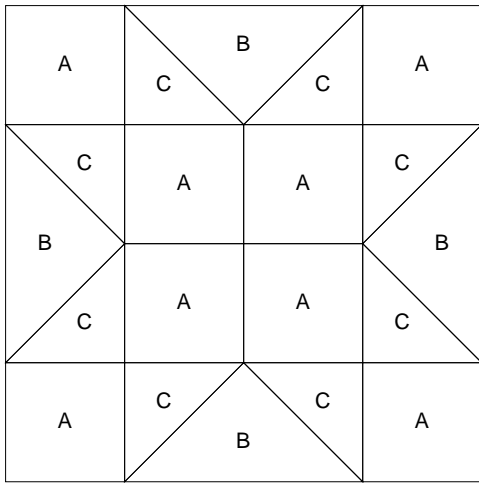

# Star Flower Wreath-Star Block

Key Block (31/100 actual size)

## Cutting Diagrams