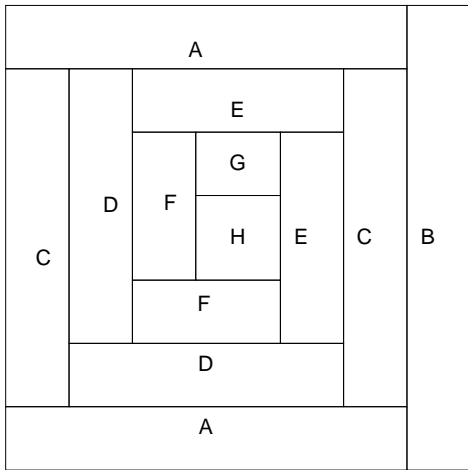

Log Cabin by LyndaOH

Key Block (11/50 actual size)

Cutting Diagrams