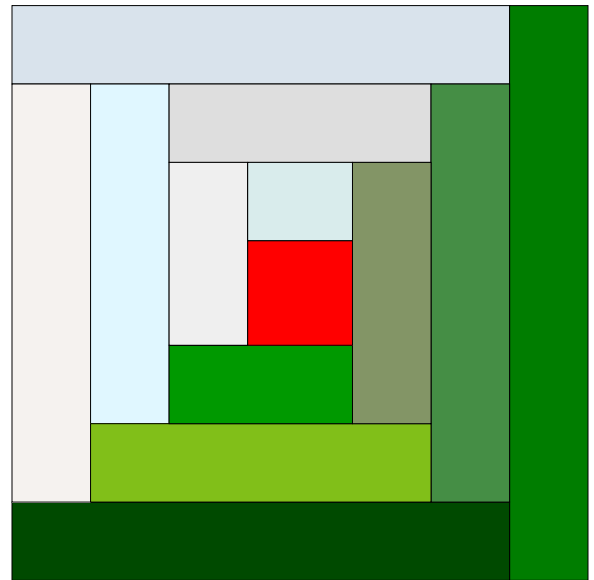

Log Cabin by LyndaOH

Key Block (11/50 actual size)

Cutting Diagrams