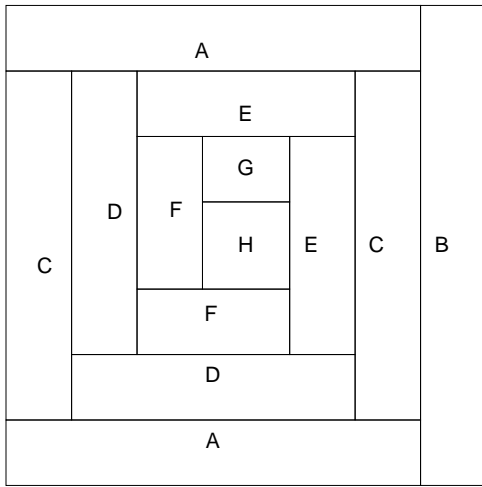

# Log Cabin by LyndaOH

Key Block (5/20 actual size)

## Cutting Diagrams