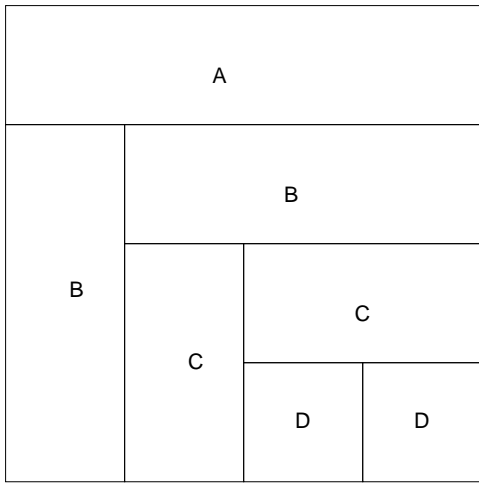

# Quarter 4 Log Cabin

Key Block (31/100 actual size)

## Cutting Diagrams

1 patch

1 patch

---