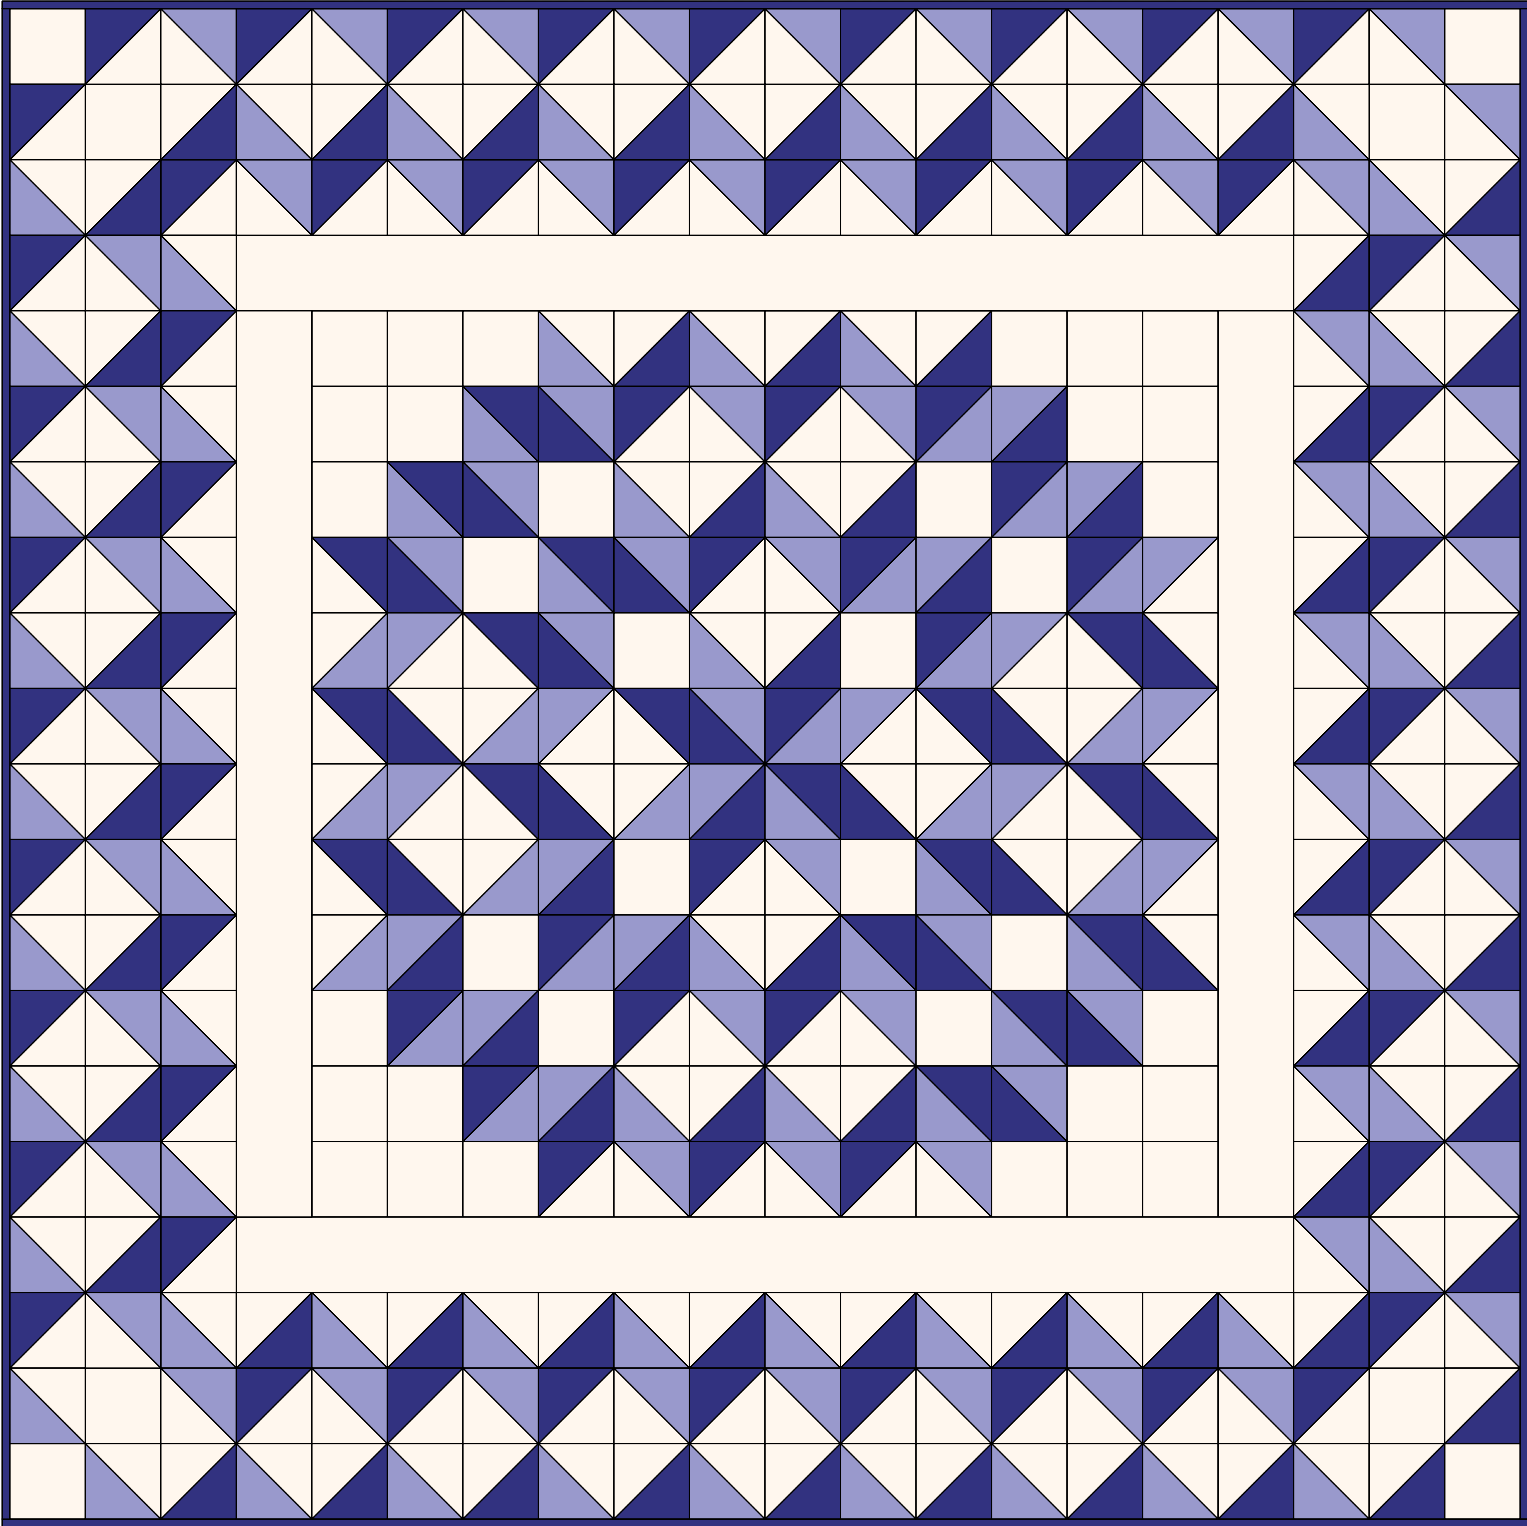

Carpenter's Wheel w/ Borders 101" square

Carpenter's Wheel w/ Borders 101" square

Fabric key	Number of patches	Yardage estimate	Fabric key	Number of patches	Yardage estimate
	316	# 6 + 3/8		170	2 + 1/2
	174	# 2 + 7/8			

# The estimate for this fabric assumes that long strips ARE pieced.

# Unnamed

Key Block (7/10 actual size)

- 4 - Strips - interior border - Bkgd fabric
- 56 - Squares - Bkgd fabric
- 36 - HSTs - Dark & Light
- 170 - HSTs - Bkgd & Light
- 170 - HSTs - Bkgd & Dark

- 22 x 22 blocks
- 3" finished blocks - 67" square quilt
- 4" finished blocks - 88" square quilt
- 5" finished blocks - 111" square quilt