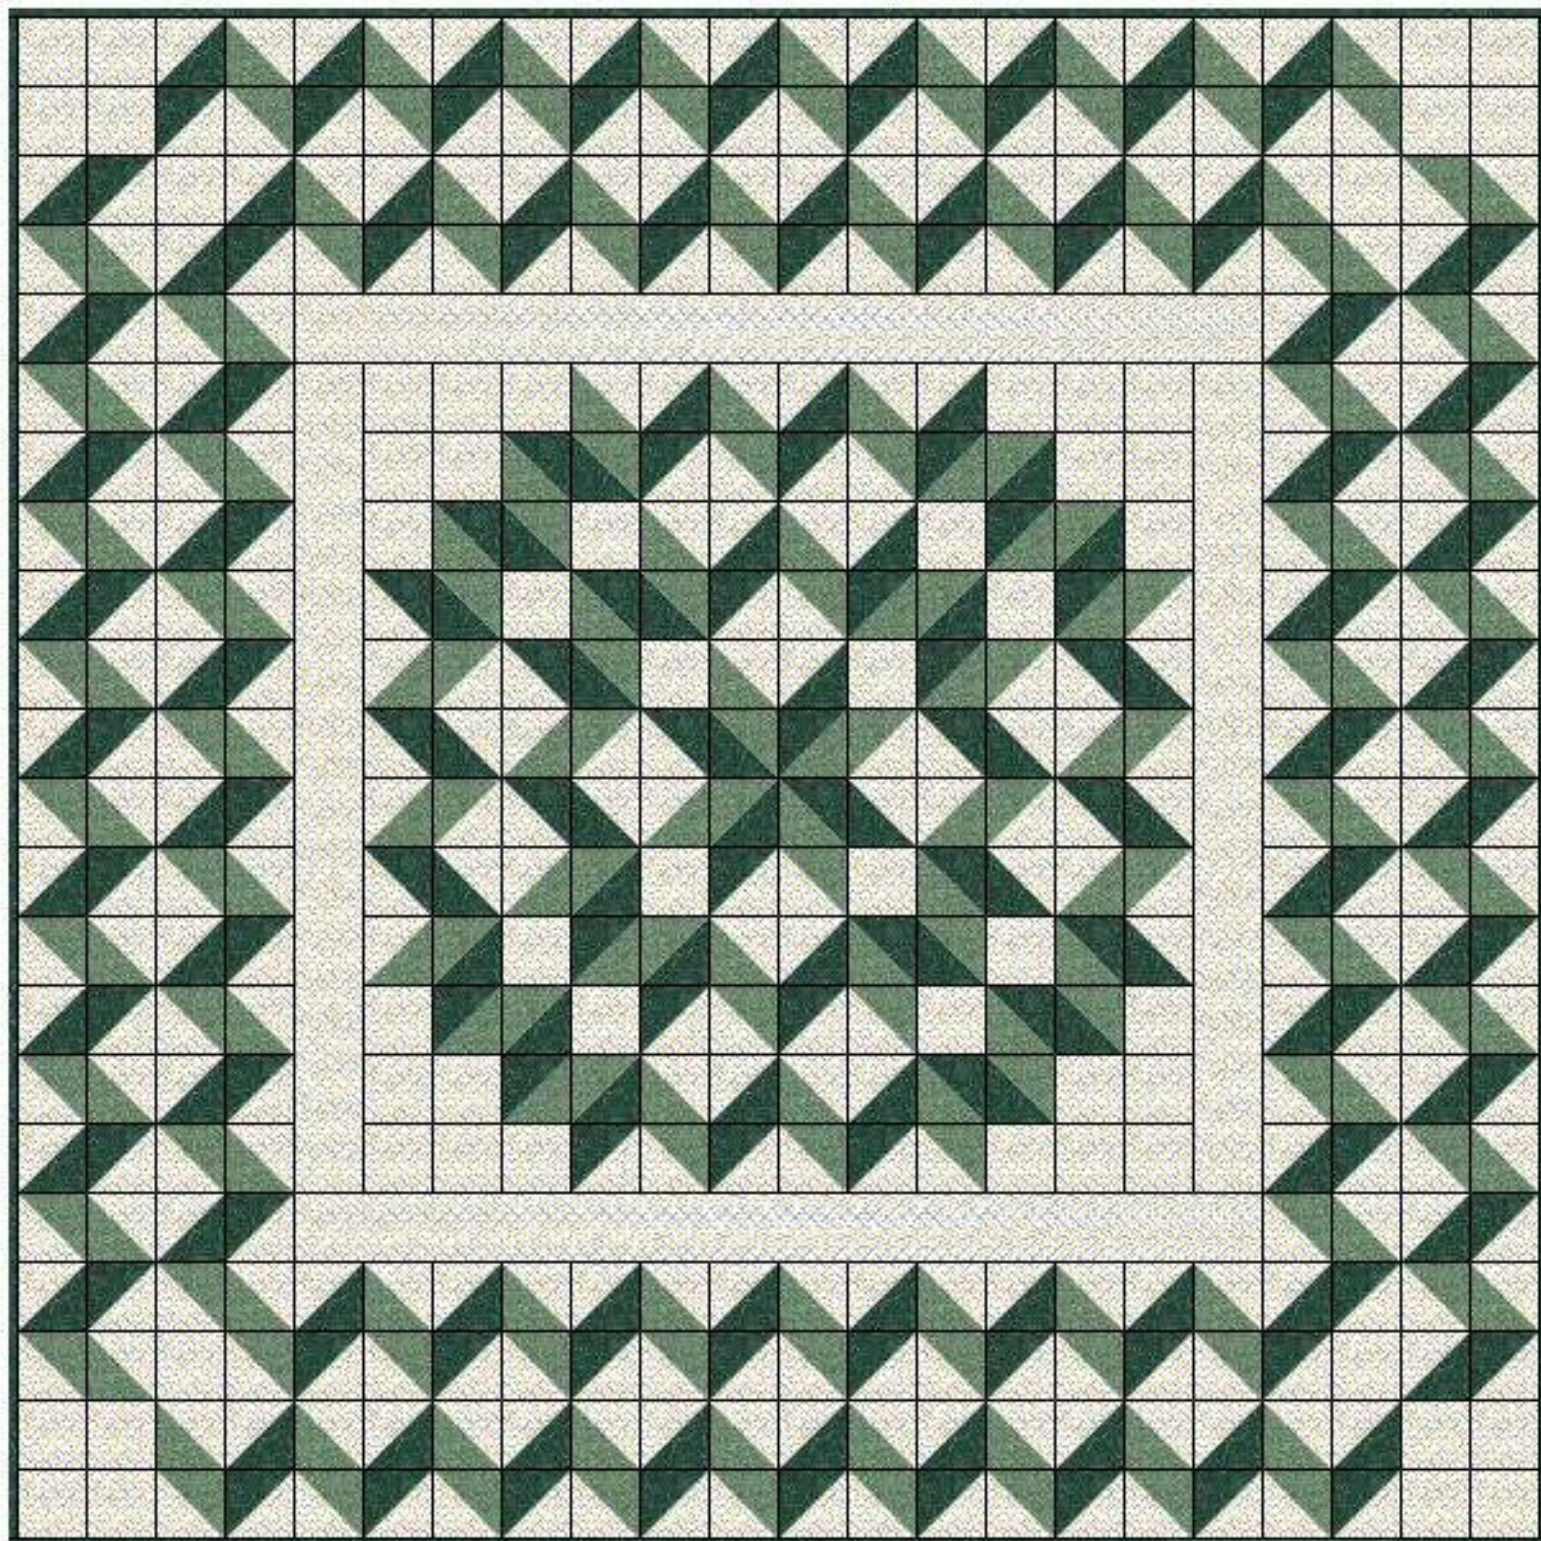

Carpenter's Wheel w/ Borders 101" square

Carpenter's Wheel w/ Borders 101" square

Fabric key	Number of patches	Yardage estimate	Fabric key	Number of patches	Yardage estimate
	316	# 6 + 3/8		170	2 + 1/2
	174	# 2 + 7/8			

# The estimate for this fabric assumes that long strips ARE pieced.

# Unnamed

Key Block (7/10 actual size)

- 4 - Strips - interior border - Bkgd fabric
- 56 - Squares - Bkgd fabric
- 36 - HSTs - Dark & Light
- 170 - HSTs - Bkgd & Light
- 170 - HSTs - Bkgd & Dark

- 22 x 22 blocks
- 3" finished blocks - 67" square quilt
- 4" finished blocks - 88" square quilt
- 5" finished blocks - 111" square quilt