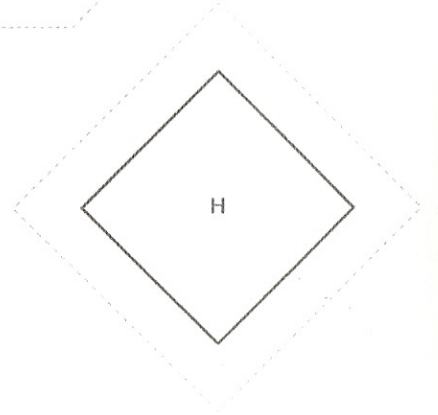

Color Diagram of Corner Blocks

Sue's Prayer Block

Key Block (1/5 actual size)

Corner Block templates
You will need 4 per Quilt

Sue's Prayer Block

On Point Corners